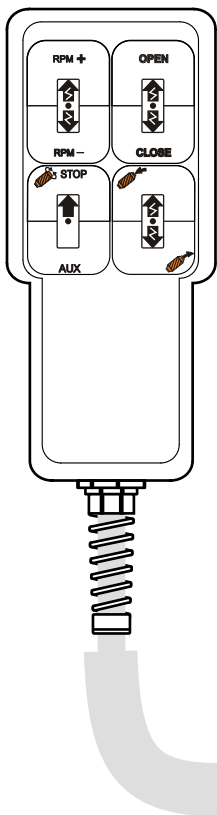

flexible cableland output with 3mt extraflex cable (10 pole)

Č. výrobku:
TLVA03BTXXE01

composed of 3 toggle switches (3 position spring return) for RPM+/-, open/close, charge/discharge drum.

flexible cableland output with 3mt extraflex cable 10 pole and round connector (31p)

Č. výrobku:
TLVA03BTXXE02

composed of 3 toggle switches (3 position spring return) for RPM+/-, open/close, charge/discharge drum.

flexible cableland output with 3mt extraflex cable 10 pole and connector (CHVX 10p)

Voliteľné: Všetky verzie sú k dispozícii s núdzovým hríbovým stop tlačidlom. V tomto prípade vyžadujeme el. výkresy.

composed of 3 toggle switches (3 position spring return) for RPM+/-, open/close, charge/discharge drum plus a 2 position (stay put selector) for stop drum

composed of 3 toggle switches (3 position spring return) for RPM+/-, open/close, charge/discharge drum plus a 2 position (spring return selector) for stop drum

composed of 3 toggle switches (3 position spring return) for RPM+/-, open/close, charge/discharge drum plus a 2 position (spring return selector) for stop drum