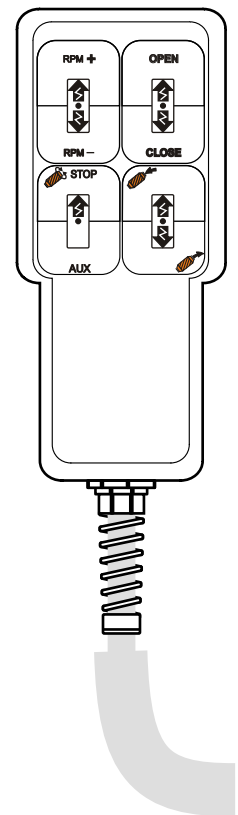

flexible cableland output with 3mt extraflex cable (10 pole)

Č. výrobku:
TLVA03BTXXE01

composed of 3 toggle switches (3 position spring return) for RPM+/-, open/close, charge/discharge drum.

flexible cableland output with 3mt extraflex cable 10 pole and round connector (31p)

Č. výrobku:
TLVA03BTXXE02

composed of 3 toggle switches (3 position spring return) for RPM+/-, open/close, charge/discharge drum.

flexible cableland output with 3mt extraflex cable 10 pole and connector (CHVX 10p)

Voliteľné: Všetky verzie sú k dispozícii s núdzovým hríbovým stop tlačidlom. V tomto prípade vyžadujeme el. výkresy.

composed of 3 toggle switches (3 position spring return) for RPM+/-, open/close, charge/discharge drum plus a 2 position (stay put selector) for stop drum

composed of 3 toggle switches (3 position spring return) for RPM+/-, open/close, charge/discharge drum plus a 2 position (spring return selector) for stop drum

composed of 3 toggle switches (3 position spring return) for RPM+/-, open/close, charge/discharge drum plus a 2 position (spring return selector) for stop drum