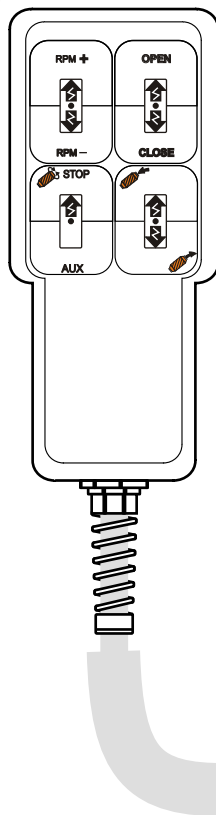

flexible cableland output with 3mt extraflex cable (10 pole)

Č. výrobku:
TLVA03BTXXE01

composed of 3 toggle switches (3 position spring return) for RPM+/-, open/close, charge/discharge drum.

flexible cableland output with 3mt extraflex cable 10 pole and round connector (31p)

Č. výrobku:
TLVA03BTXXE02

composed of 3 toggle switches (3 position spring return) for RPM+/-, open/close, charge/discharge drum.

flexible cableland output with 3mt extraflex cable 10 pole and connector (CHVX 10p)

Voliteľné: Všetky verzie sú k dispozícii s núdzovým hríbovým stop tlačidlom. V tomto prípade vyžadujeme el. výkresy.

composed of 3 toggle switches (3 position spring return) for RPM+/-, open/close, charge/discharge drum plus a 2 position (stay put selector) for stop drum

composed of 3 toggle switches (3 position spring return) for RPM+/-, open/close, charge/discharge drum plus a 2 position (spring return selector) for stop drum

composed of 3 toggle switches (3 position spring return) for RPM+/-, open/close, charge/discharge drum plus a 2 position (spring return selector) for stop drum