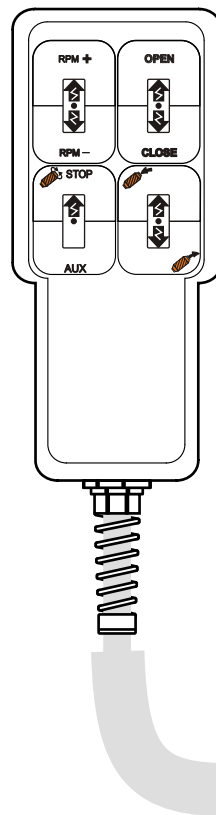

flexible cableland output with 3mt extraflex cable (10 pole)

Č. výrobku:
TLVA03BTXXE01

composed of 3 toggle switches (3 position spring return) for RPM+/-, open/close, charge/discharge drum.

flexible cableland output with 3mt extraflex cable 10 pole and round connector (31p)

Č. výrobku:
TLVA03BTXXE02

composed of 3 toggle switches (3 position spring return) for RPM+/-, open/close, charge/discharge drum.

flexible cableland output with 3mt extraflex cable 10 pole and connector (CHVX 10p)

Voliteľné: Všetky verzie sú k dispozícii s núdzovým hríbovým stop tlačidlom. V tomto prípade vyžadujeme el. výkresy.

composed of 3 toggle switches (3 position spring return) for RPM+/-, open/close, charge/discharge drum plus a 2 position (stay put selector) for stop drum

composed of 3 toggle switches (3 position spring return) for RPM+/-, open/close, charge/discharge drum plus a 2 position (spring return selector) for stop drum

composed of 3 toggle switches (3 position spring return) for RPM+/-, open/close, charge/discharge drum plus a 2 position (spring return selector) for stop drum